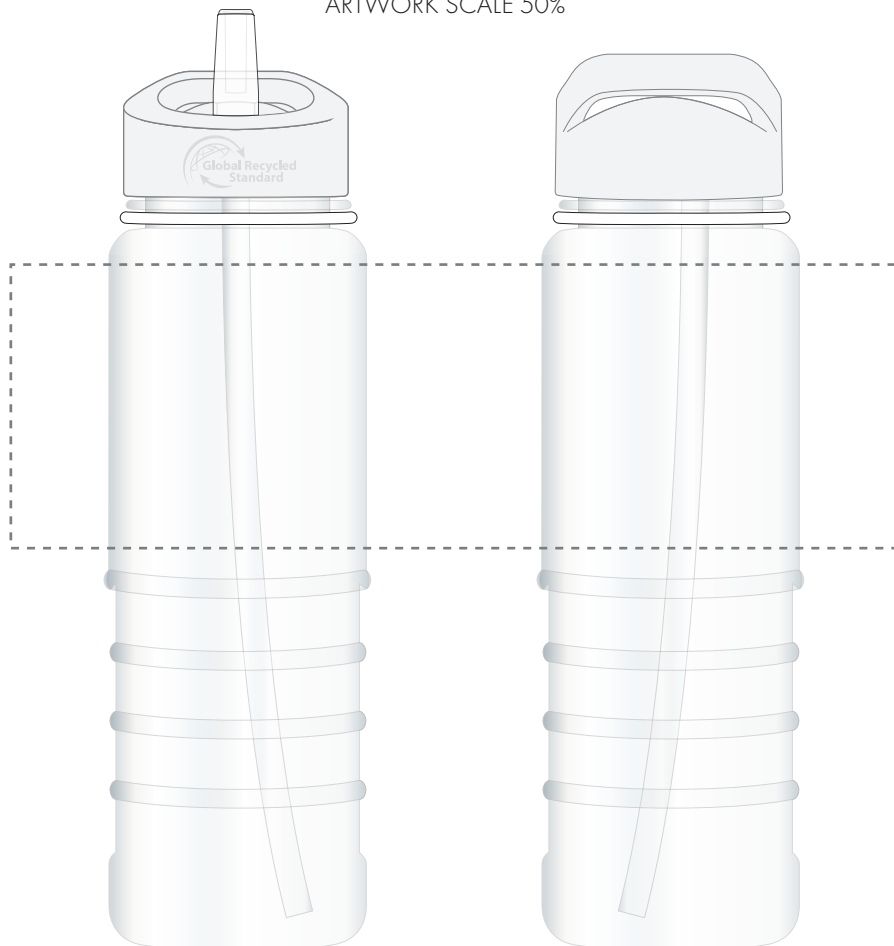

Your Ref:
Our Ref:Quantity:
Version: 1Product Code: MG8606
Product Colour: WHITE**PRINTING CONCERNS:****PRODUCT INFO: LOGO MAY NOT LINE UP TO SIPPER**

Please note that this product has Sustainability Markings that are not visible from this perspective

We stock this item in the following colours

**PANTONE REFERENCE(S)**

Full colour printing

Product Image for visualisation
- colours may vary

ARTWORK SCALE 50%

Logos will be directly opposite
Logos will NOT be directly opposite

The dashed line is to demonstrate print area and will not appear on your printed item

PLEASE NOTE:

- All colours including print and product are for visual purposes only and should not be regarded as the actual colour of the product and print.
- Some products may vary from batch to batch and may differ from previous orders.
- The colour and texture of a product can also have an effect on the final print colour.
- By approving this order we accept that you understand these terms.